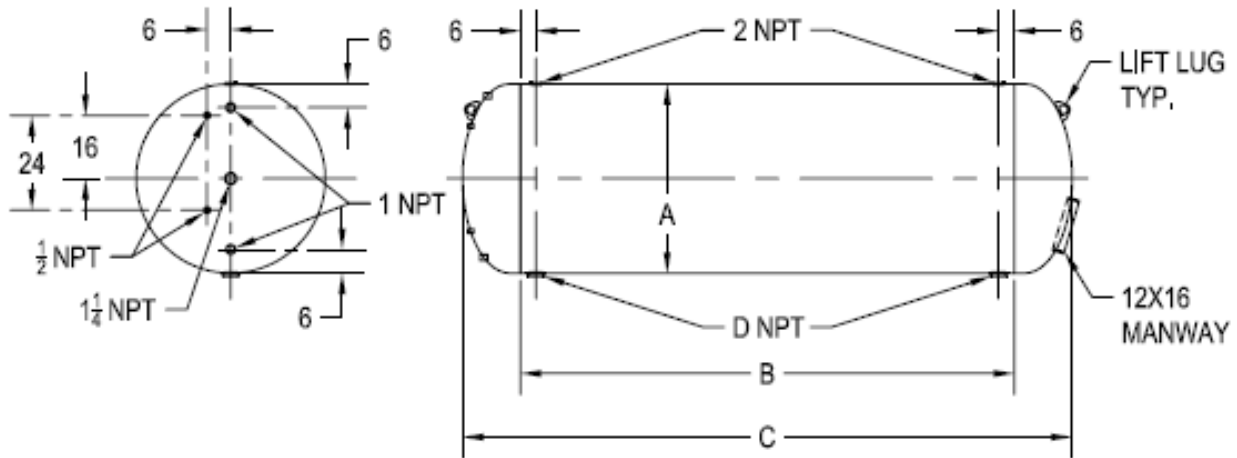

BELOW ARE DIMENSIONS FOR STANDARD TANK CAPACITIES.  
 OTHER CONFIGURATIONS ARE AVAILABLE UPON REQUEST.

CRADLE DIMENSIONS VARY WITH TANK DIAMETER.  
 NOTE: CRADLES ARE OPTIONAL AND NOT INCLUDED IN TANK PRICE.  
 LINING: NSF/ANSI STANDARD 61 CERTIFIED EPOXY  
 EXTERIOR: STANDARD EPOXY OR PRIMER.

| MODEL NUMBER | GALLONS ACTUAL | - NOMINAL DIMENSIONS (INCHES) - |     |     |   | WEIGHT |
|--------------|----------------|---------------------------------|-----|-----|---|--------|
|              |                | A                               | B   | C   | D |        |
| QHTC1000     | 1078           | 48                              | 120 | 150 | 3 | 1744   |
| QHTC1500     | 1540           | 48                              | 180 | 210 | 3 | 2387   |
| QHTC2000     | 2096           | 48                              | 252 | 282 | 4 | 3164   |
| QHTC2500     | 2596           | 60                              | 192 | 227 | 4 | 3397   |
| QHTC3000     | 3174           | 60                              | 240 | 275 | 4 | 4106   |
| QHTC3500     | 3607           | 60                              | 276 | 311 | 4 | 4547   |
| QHTC4000     | 4219           | 72                              | 216 | 257 | 4 | 5666   |
| QHTC4500     | 4635           | 72                              | 240 | 281 | 4 | 6148   |
| QHTC5000     | 5258           | 72                              | 276 | 317 | 4 | 6870   |
| QHTC6000     | 6398           | 84                              | 240 | 287 | 4 | 7387   |
| QHTC7000     | 7246           | 84                              | 276 | 232 | 4 | 8225   |
| QHTC8000     | 8498           | 96                              | 240 | 293 | 6 | 10651  |
| QHTC9000     | 9239           | 96                              | 264 | 317 | 6 | 11426  |
| QHTC10000    | 10719          | 96                              | 312 | 365 | 6 | 12957  |